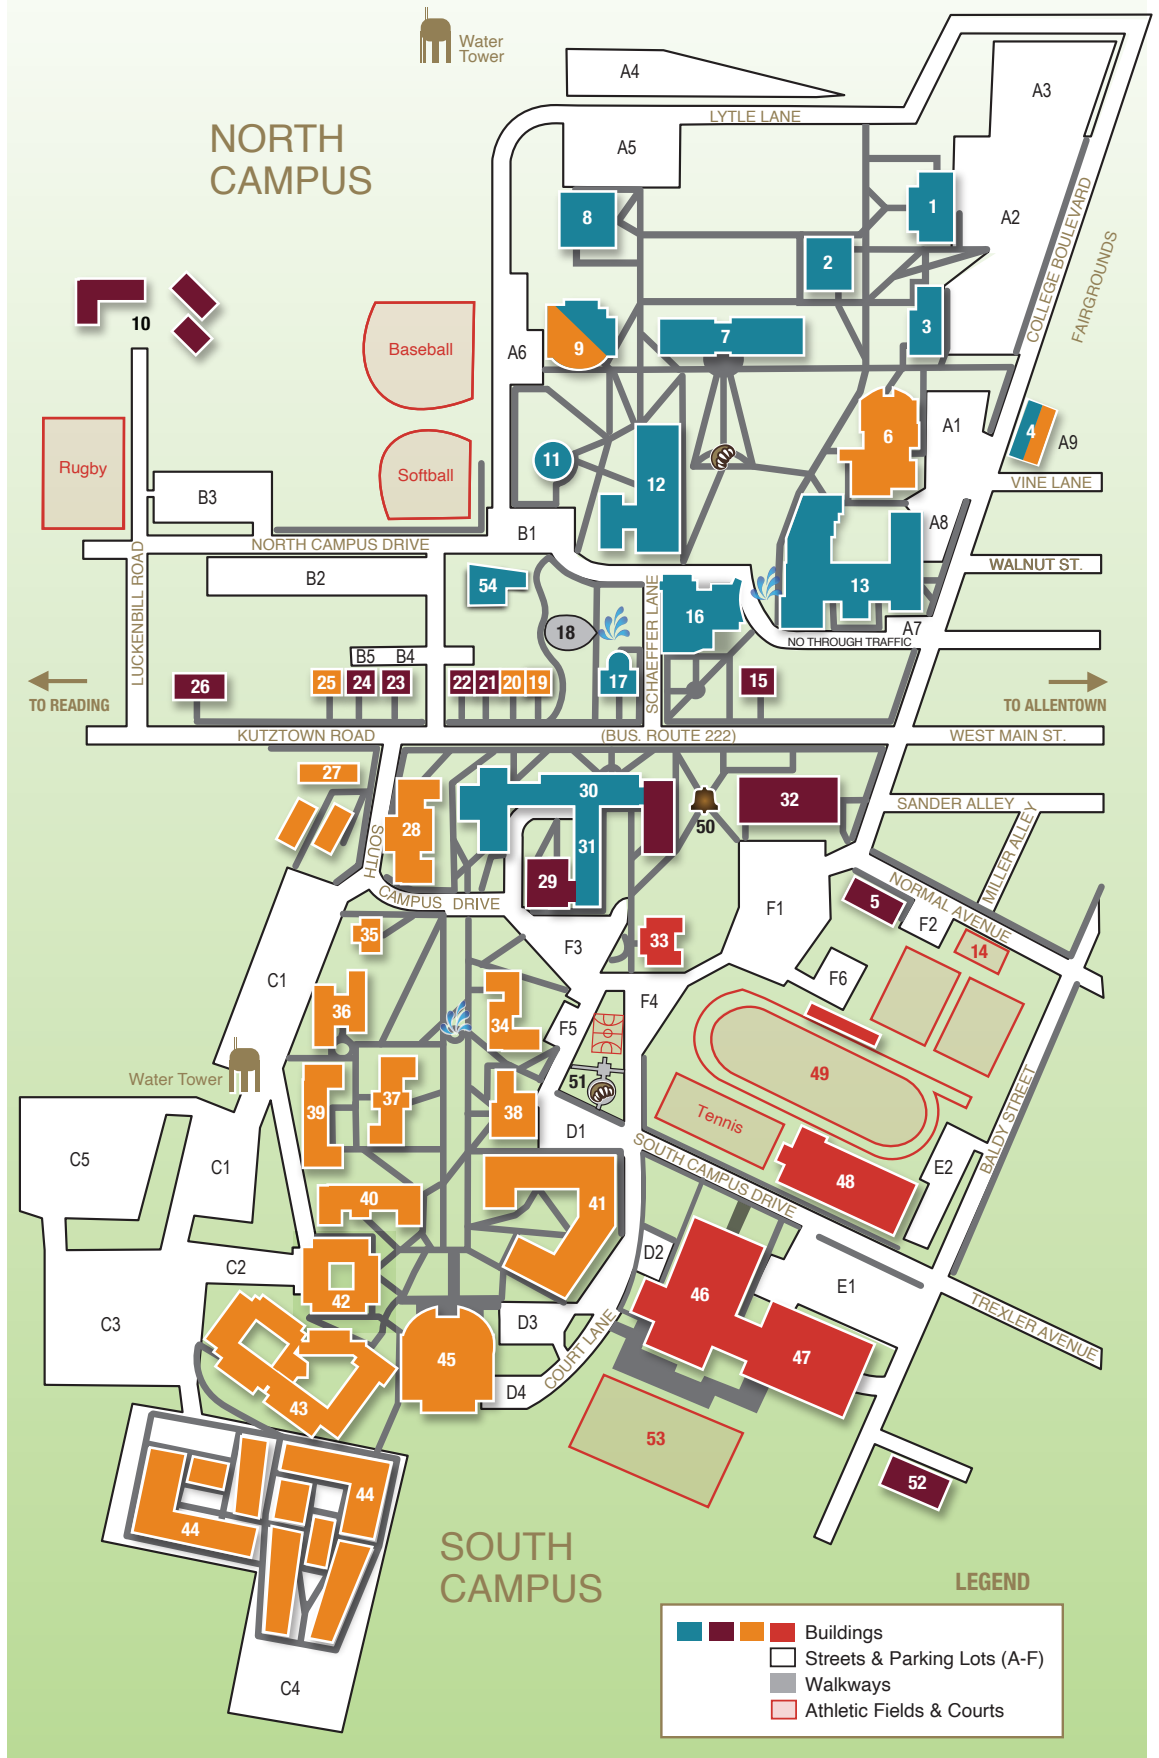

Kutztown University campus

NORTH CAMPUS

- Academic Forum (Food Court) 9
- Alumni Plaza 18
- Beekey Education Center 1
- Boehm Science Center 12
- Boxwood House 20
- deFrancesco Building 2
- DeLight E. Breidegam Building 26
- Graduate Center 17
- Grim Family Homestead 22
- Grim Science Building (Observatory, Planetarium) 11
- Honors Hall 4
- Human Resources Center 24
- Lutheran Center 25
- Lytle Hall 8
- McFarland Student Union (Campus Store, Cub Café) 6
- Pennsylvania German Cultural Heritage Center 10
- President's House 15
- Rickenbach Research & Learning Center 3
- Rohrbach Library 7
- St. Christopher Catholic Newman Center 19
- Schaeffer Auditorium 16
- Schock Education House 23
- Sharadin Arts Building (Miller Gallery) 13
- Wells-Rapp Center 54
- Wiesenberger Alumni Center 21

SOUTH CAMPUS

- Admissions Center/Kemp Building 5 (Undergraduate & International)
- Andre Reed Stadium 49
- Beck Hall (Health & Wellness Center) 34
- Berks Hall 37
- Bonner Hall 42
- College Hill Memorial Grove 50
- Deatrick Hall 38
- Dixon Hall (Marketplace) 41
- Facilities Complex 52
- Georgian Room of Old Main 31
- Golden Bear Plaza 51
- Golden Bear Village South 44
- Golden Bear Village West 27
- Johnson Hall 40
- Keith Haring Fitness Court 14
- Keystone Field 53
- Keystone Hall 46
- Lehigh Hall 39
- Multicultural Center 35
- Old Main (Graduate & Transfer Admissions) 30
- O'Pake Fieldhouse 47
- Public Safety & Police Services 29
- Risley Hall 33
- Rothermel Hall 28
- Schuylkill Hall 36
- South Dining Hall 45
- Stratton Administration Center 32
- Student Recreation Center 48
- University Place 43

- ACADEMIC
- ADMINISTRATION
- STUDENT LIFE
- ATHLETICS